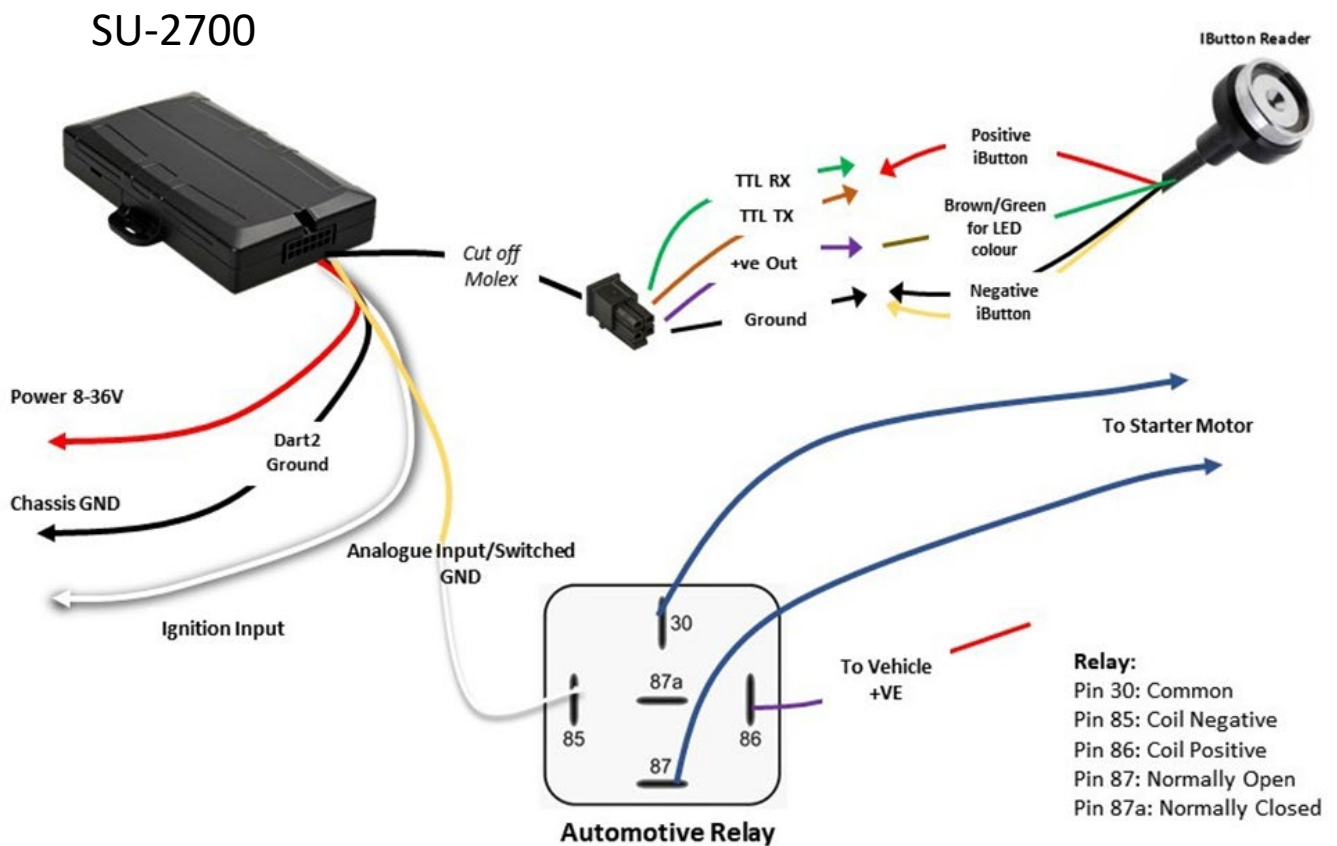

## SU-2700 Installation Guide

## SU-2700 with iButton for DriverID & Immobilisation

*Required Driver ID to be scanned before motor can start*

## SU-2700 with RFID for DriverID & Immobilisation

*Required Driver ID to be scanned before motor can start*