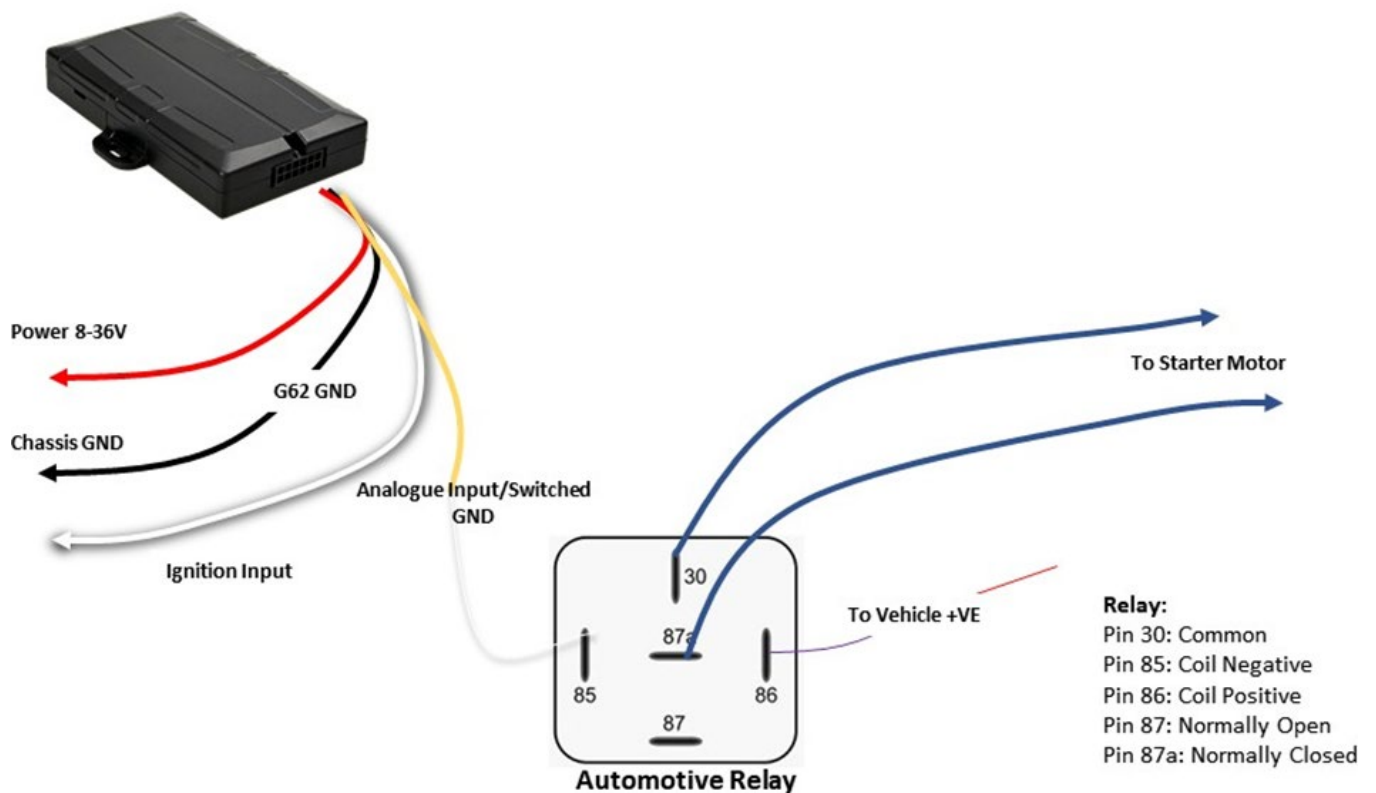

SU-2700 Immobilisation on ASTNC Message

Device works as normal until immobilise signal is send from portal.

SU-2700