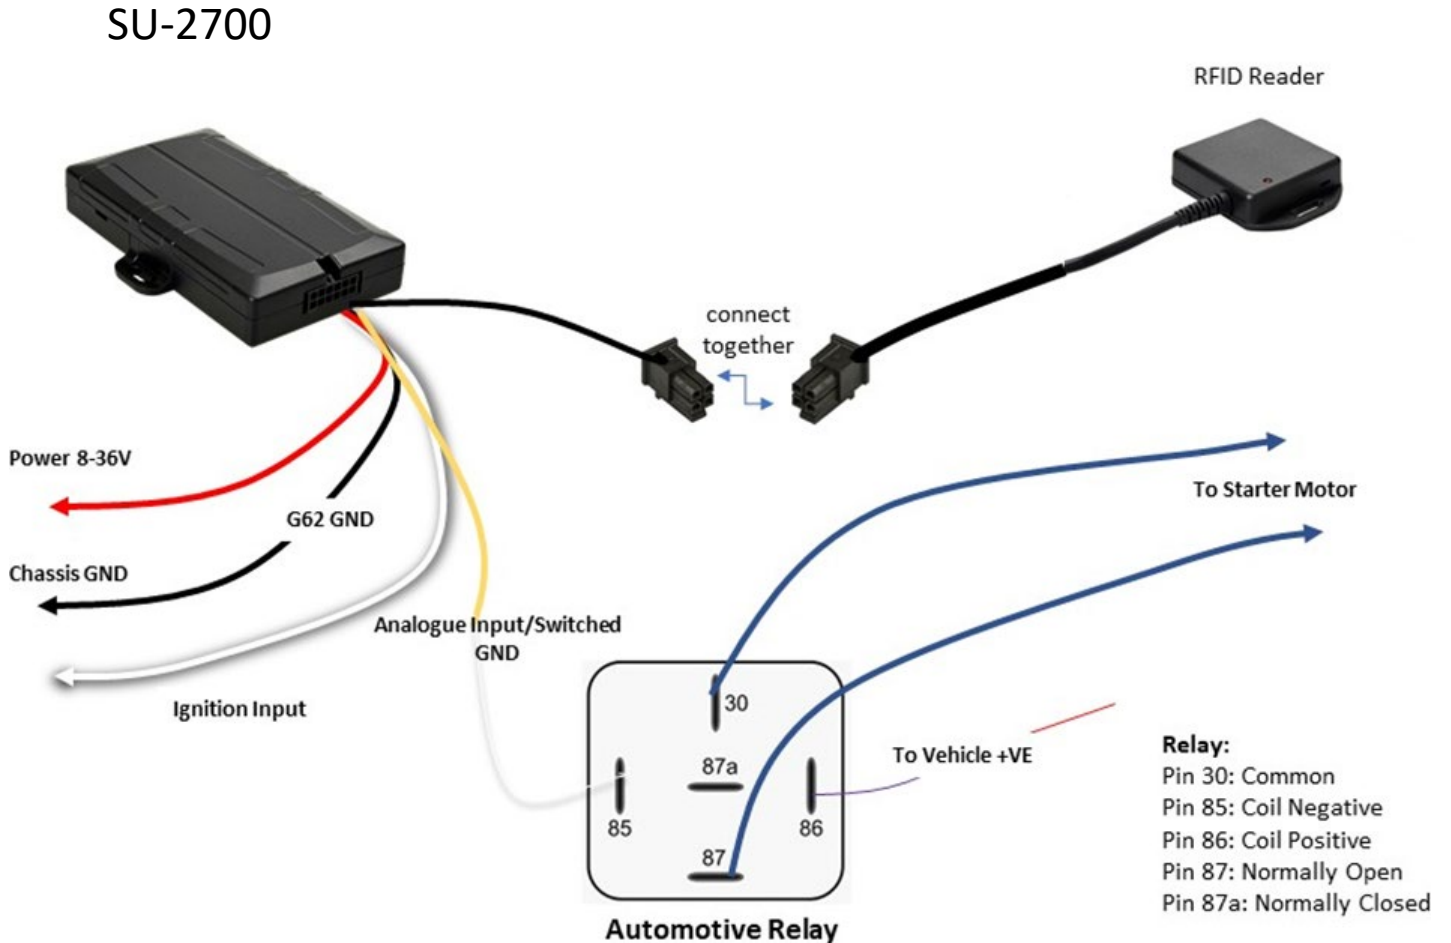

### Standard Three Wire Install Wiring Diagram

**SU-2700**

## SU-2700 with iButton for DriverID & Immobilisation

*Required Driver ID to be scanned before motor can start*

## SU-2700 with RFID for DriverID & Immobilisation

*Required Driver ID to be scanned before motor can start*