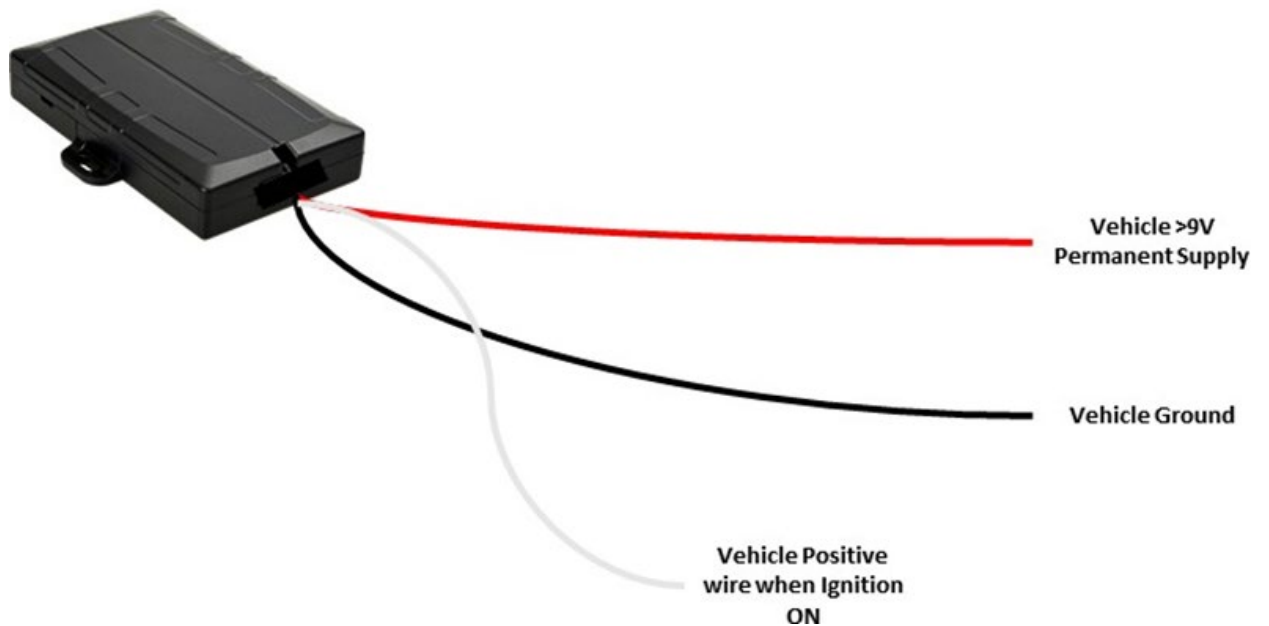

## SU-2700 with iButton for DriverID & Immobilisation

*Required Driver ID to be scanned before motor can start*